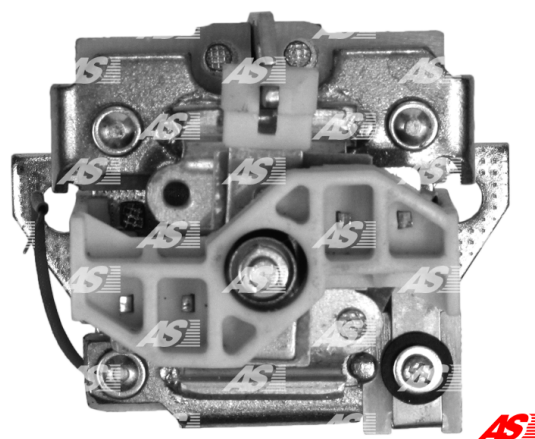

## Data

AS index	SS0002(OEM)
Category	Starter solenoids
Producer	AS-PL
Replacement for	Bosch

## Product features

Voltage [ V ]	24
O.D.1 [ mm ]	86.70
O.D.2 [ mm ]	46.20
L.1 [ mm ]	94.00