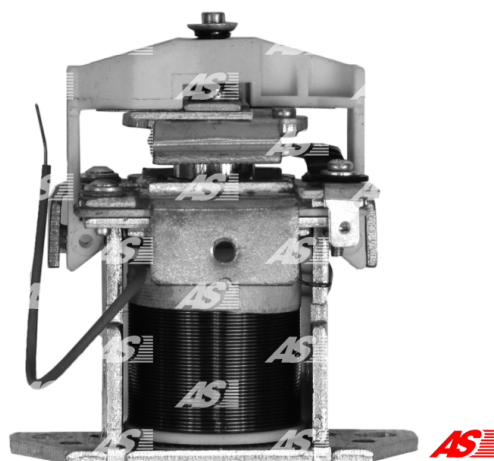

## Data

AS index	SS0002(OEM)
Category	Starter solenoids
Producer	AS-PL
Replacement for	Bosch

## Product features

Voltage [ V ]	24
O.D.1 [ mm ]	86.70
O.D.2 [ mm ]	46.20
L.1 [ mm ]	94.00